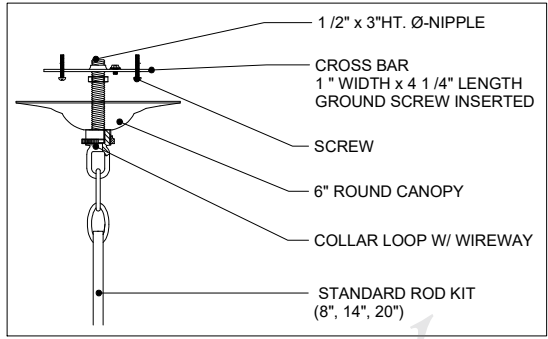

TOP VIEW

FRONT VIEW

CURREY & COMPANY

21.50"
13.00"